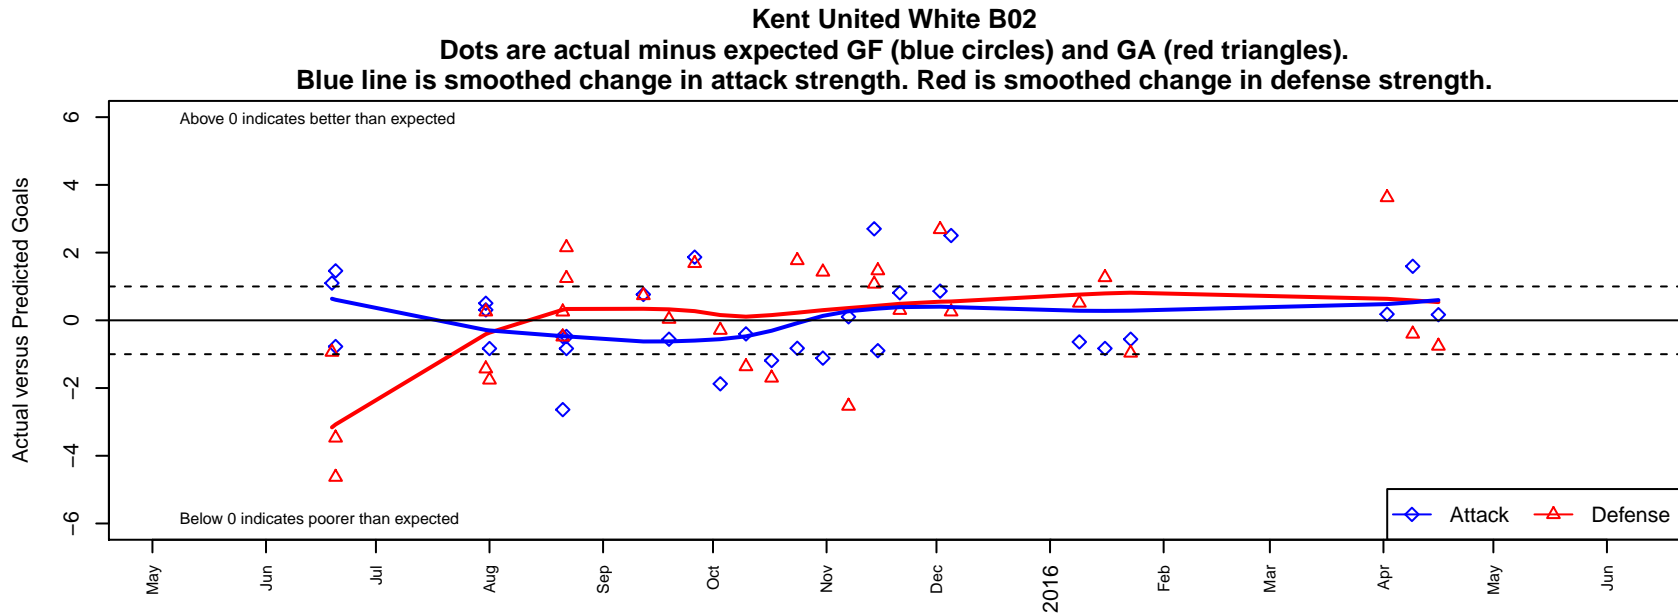

2015 Rainier Challenge Copa U13

2015 WA Rush Cup BU13 Silver U13

2015 REDAPT Cup Silver U13

2015 NPSL Division 1 U13

2015 SSUL B02 Div 1 Select

2015 Founders Cup B02

2015 WYS Presidents Cup B02 Division 2

**attack and defense variance (black dot)
relative to other teams
and top 10 in region**