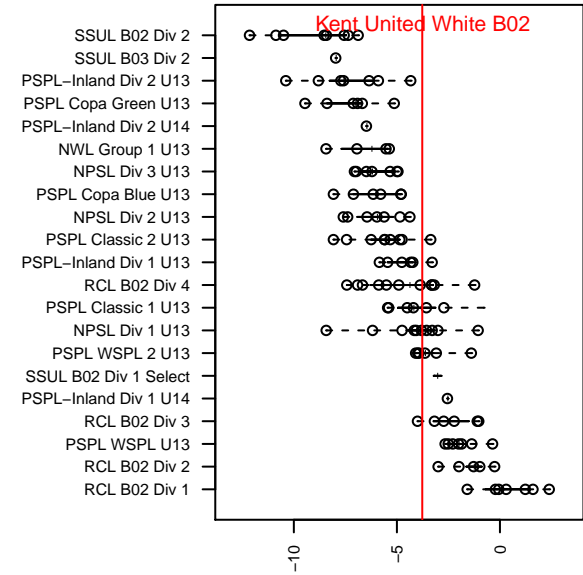

**attack and defense rating
relative to others at age
and all opponents in last 13 months**