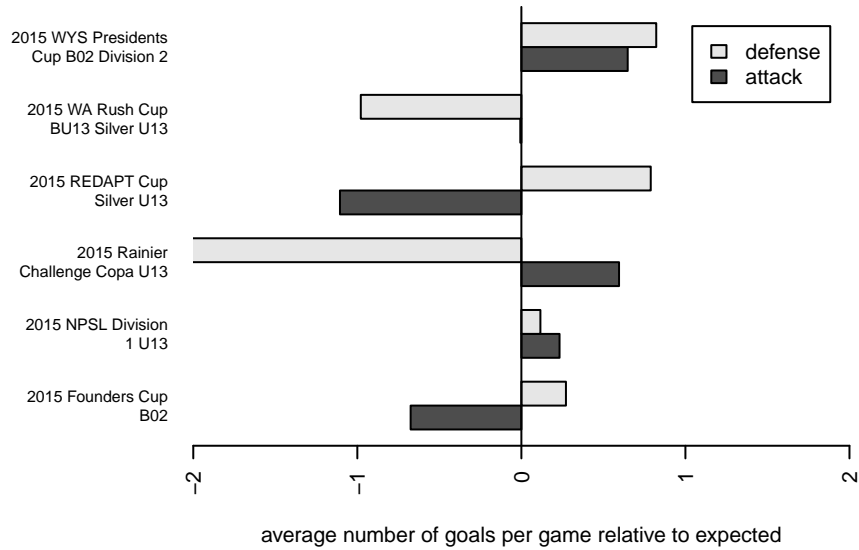

Performance relative to 13 month average